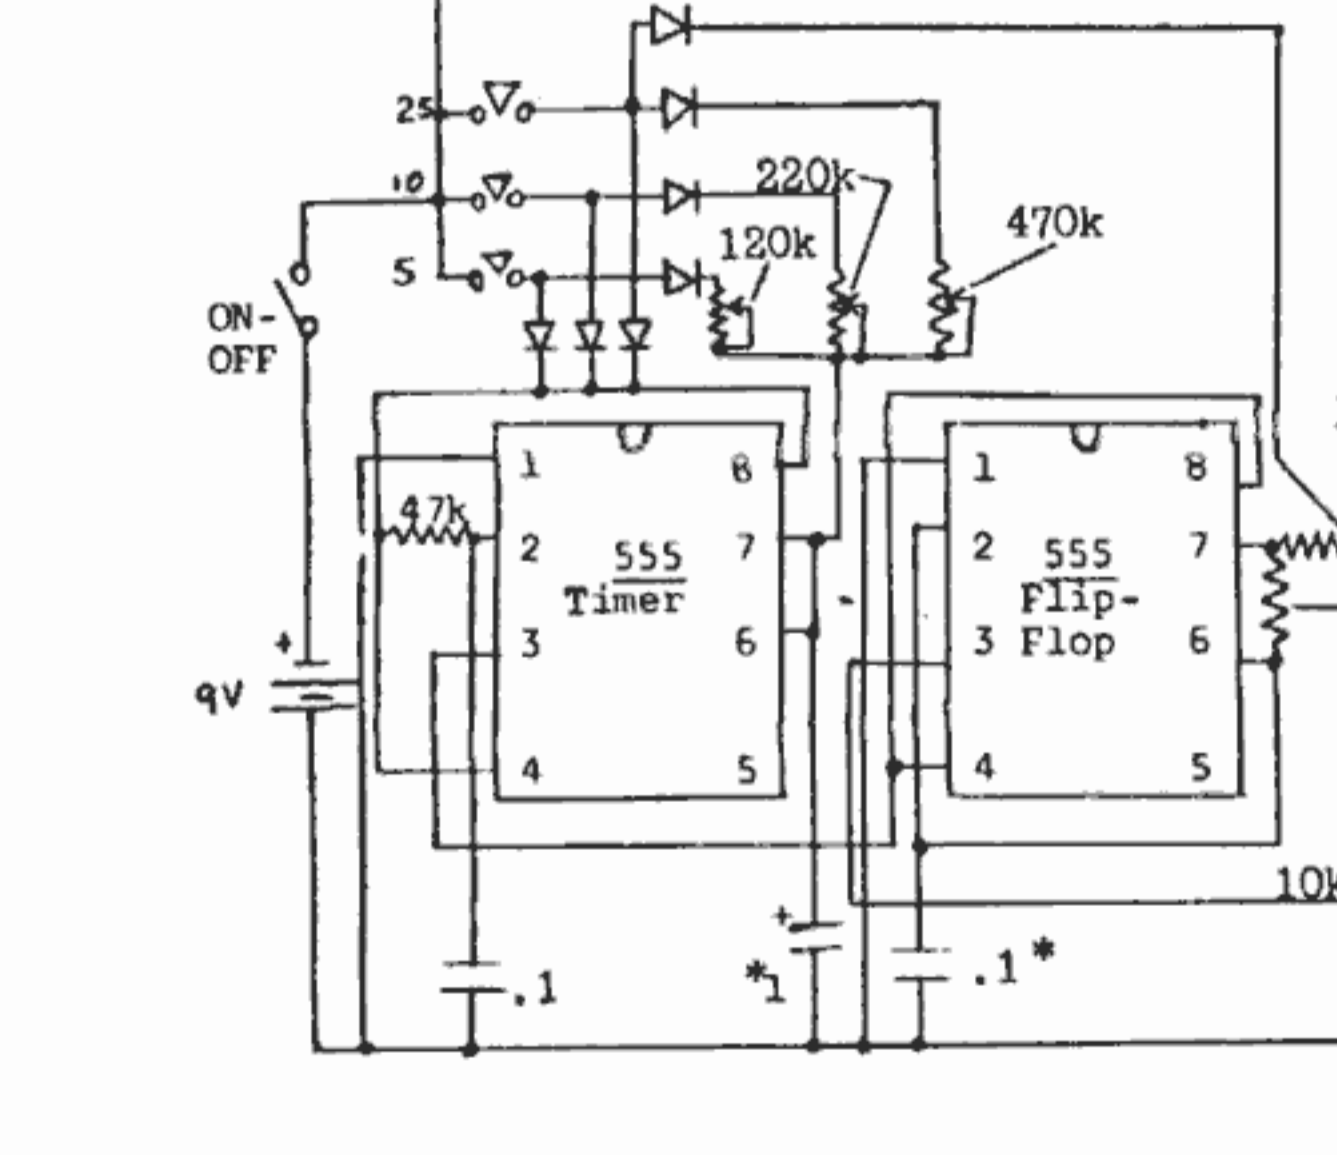

NEW RED BOX!

Circuit operation is similar to Issue 16, but simplified with two IC timers. Leakage has been eliminated. Pushing button supplies power to timer (pin 8A-4) which turns on for a short time according to the selected 120k, 220k or 470k resistor.

HELP IS NEEDED

We need info. on the following subjects for future articles in TAP. Automatic Blue Boxes- With info about where they're necessary. Yacht Machinery- Locks, getting stuff, etc. Locks- New code books, sticking methods, Sargent Keso, tricks, etc.

Dear People, I'm glad to see your concern with areas other than phones. In the Nixonoid era we all need to learn all sorts of ways to save and survive.

Note: Please send contributions to Abbie Hoffman & Friends Defense Fund, 840 Broadway, N.Y., N.Y. 10012. The case is about to come to trial and funds are urgently needed.

TAP, ROOM 504, 152 W. 42 ST., N.Y., N.Y. 10036 25 RENEW IF YOUR ADDRESS HAS A 16 OR LESS ON IT

NEW CREDIT CARD PLAN: To combat the fraudulent use of credit cards, a new card numbering plan will be introduced in 1975 by the Bell System.

One phase of the plan is that long-distance calls placed with credit cards will be checked for validity by computers. The 1975 credit cards will bear a 10 digit number that will have none of the characteristics of the customer's phone number.